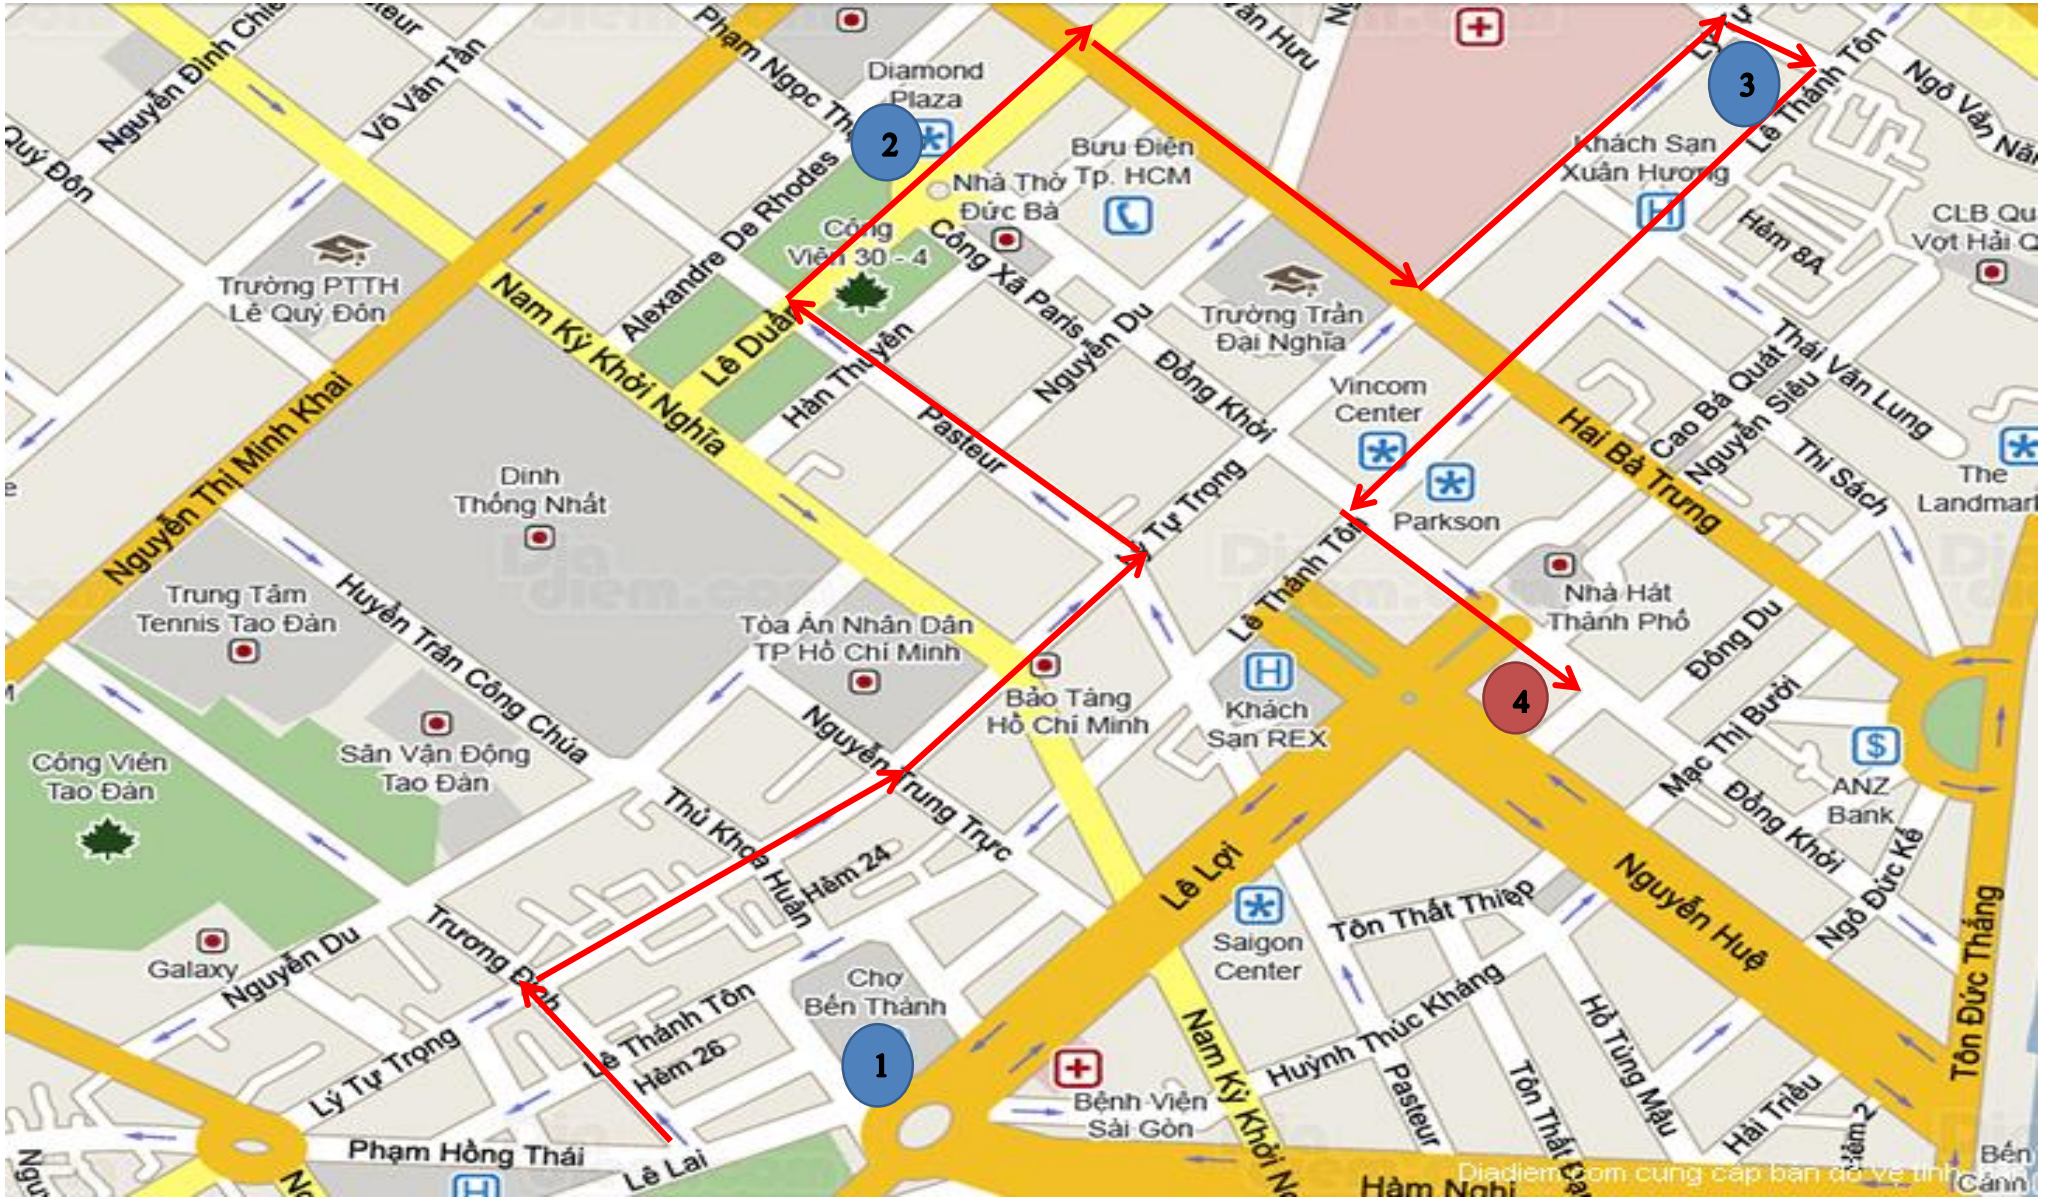

DISTRICT 1 BUS ROUTE

1. Ben Thanh Market
2. Diamond Plaza
3. Saigon Sky Garden
4. 161 Dong Khoi (Collection point)